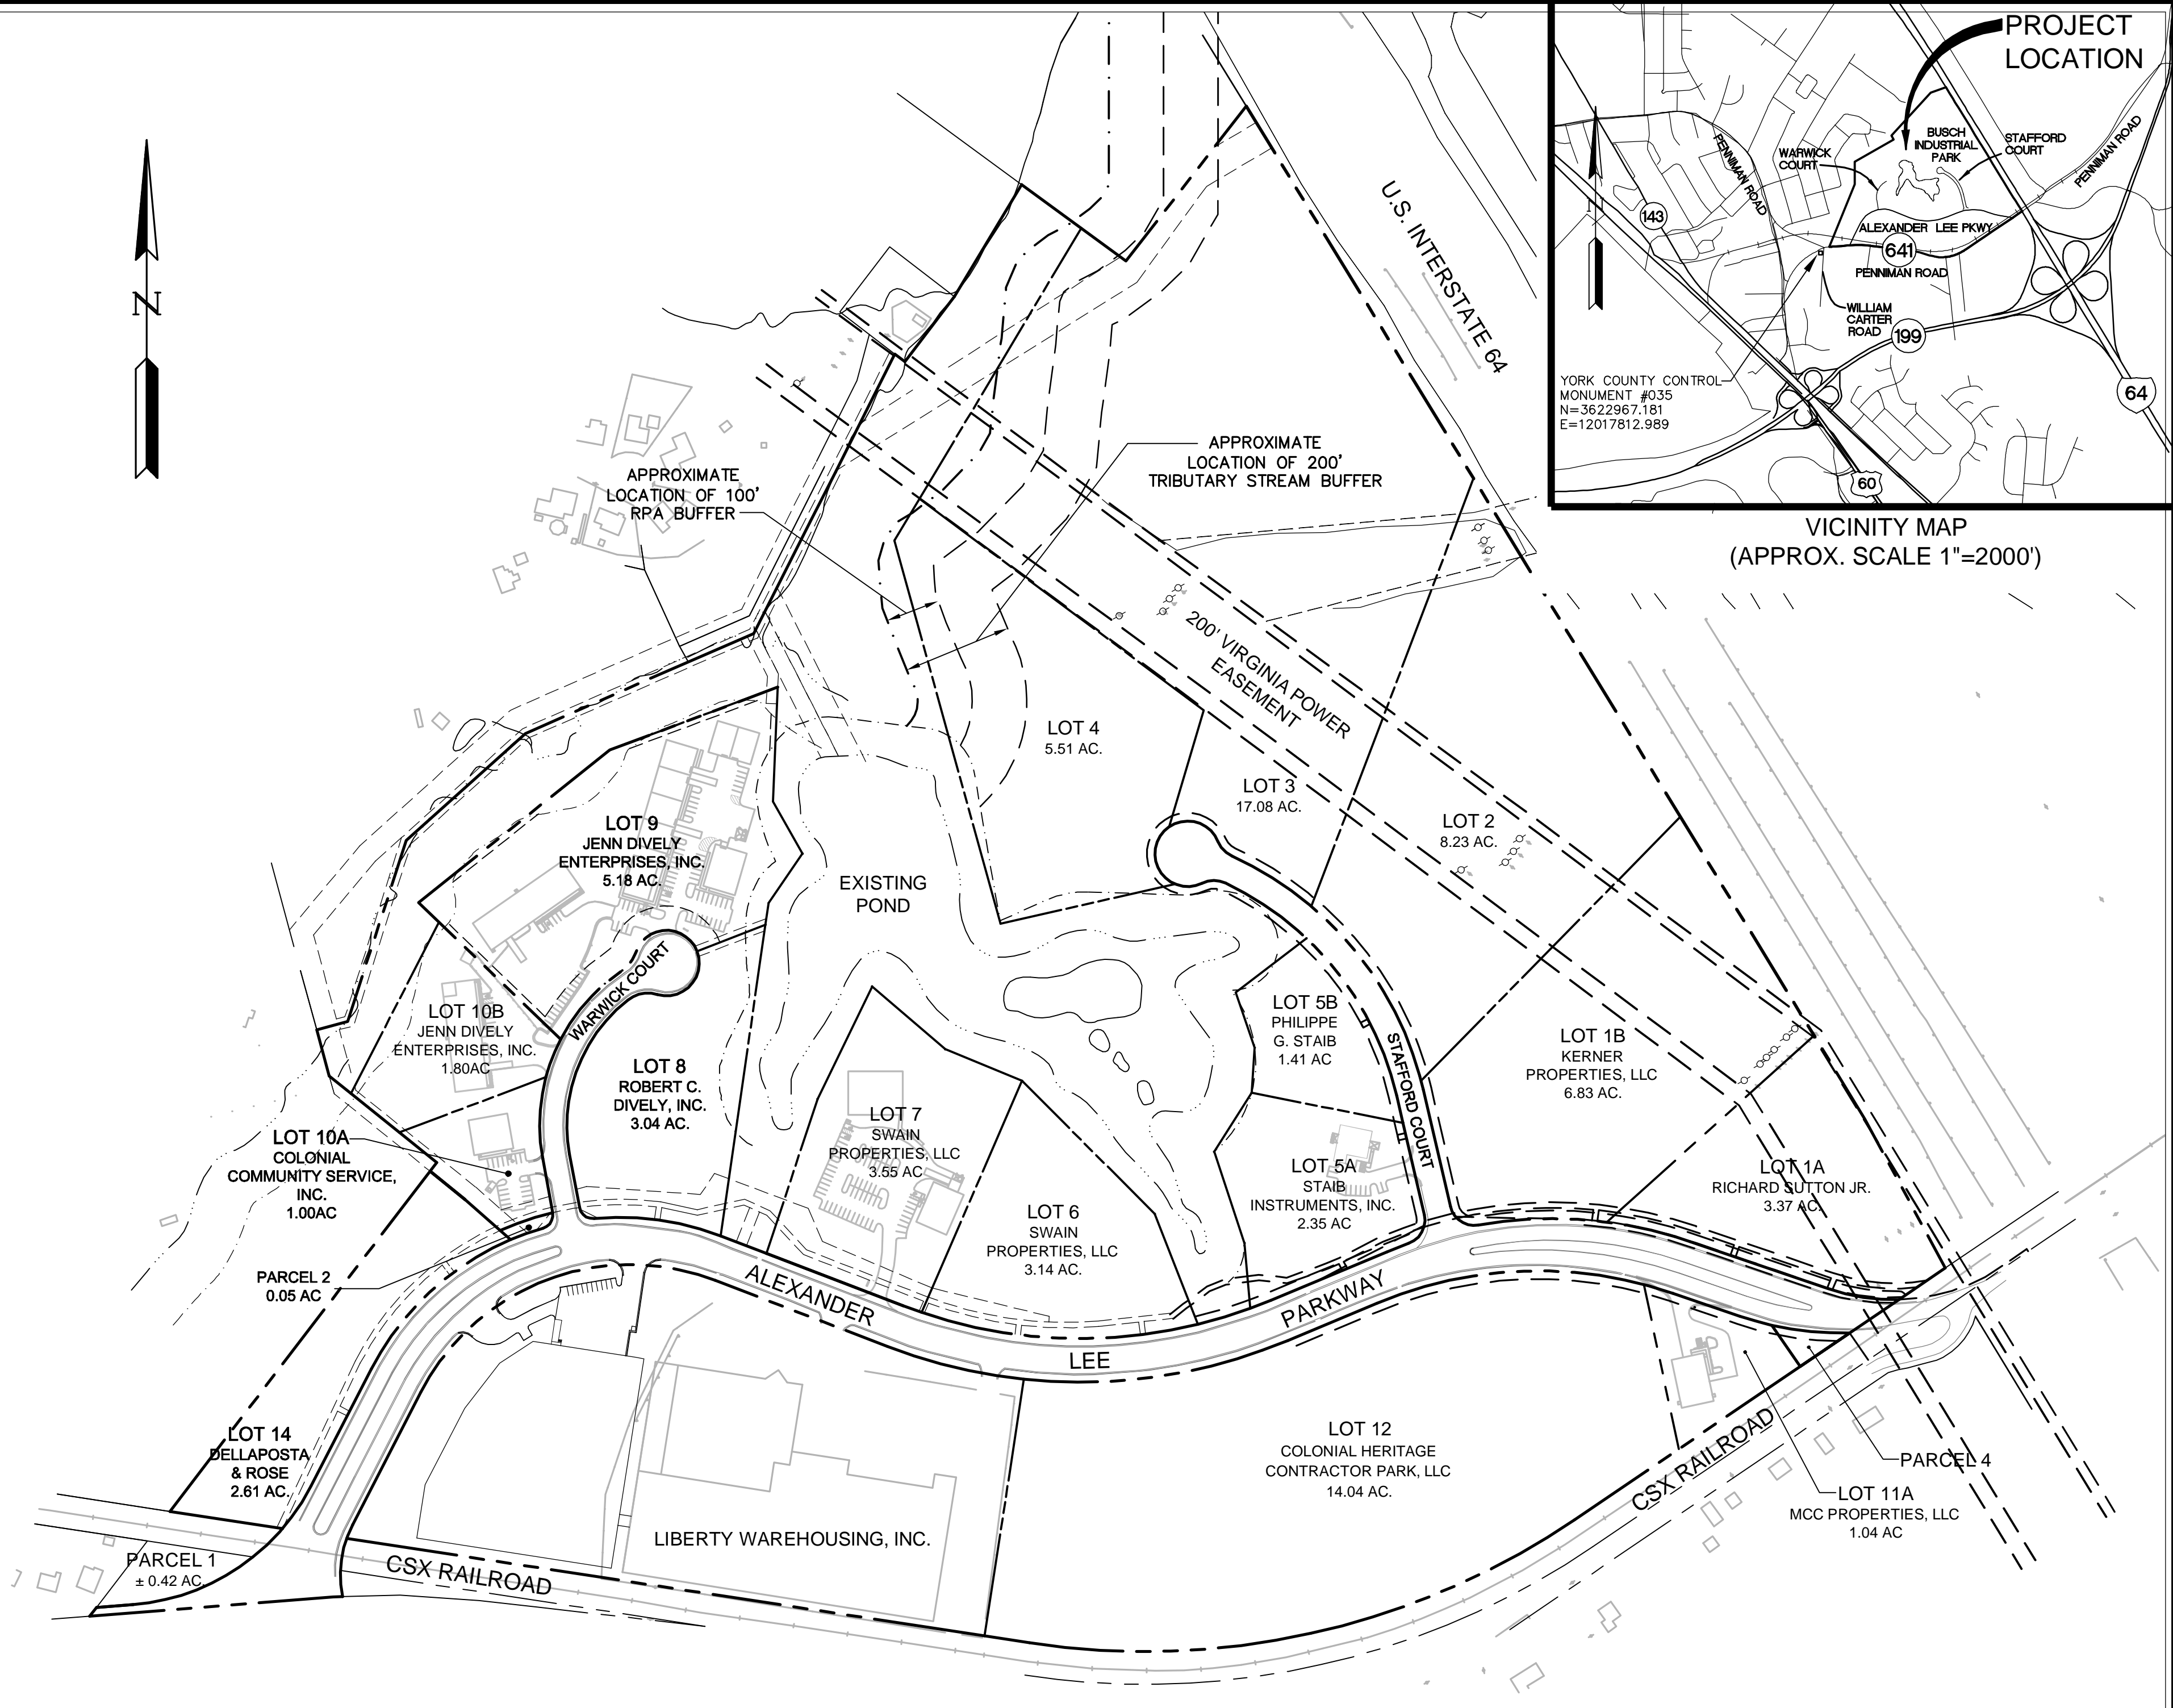

S:\Jobs\7804\02-STAFFORD CT RD&SWER\dwg\Planning\MasterPlan 2006 3-31 7804M02\7804M02-MasterPlan w-topo.MRA.dwg, 4/30/2008 1:52:04 PM, michael.anaya

VICINITY MAP  
(APPROX. SCALE 1"=2000')

No.	DATE	REVISION / COMMENT / NOTE
3	3/23/07	REVISED TO SHOW EX. LOTS AND SITE PLANS
2	3/08/06	REVISED TO SHOW EX. LOTS AND SITE PLANS
1	9/15/03	REVISED TO SHOW EX. LOTS AND SITE PLANS

5248 Olde Towne Road, Suite 1  
Williamsburg, Virginia 23188  
(757) 253-0040  
Fax (757) 220-8994

**OVERALL PLAN**  
**BUSCH INDUSTRIAL PARK**  
OWNER/DEVELOPER: BUSCH PROPERTIES, INC.  
YORK COUNTY, VIRGINIA

Designed GAM	Drawn RDS
Scale 1"=200'	Date 9-16-03
Project No. 7804-00	
Drawing No. <b>10F1</b>	