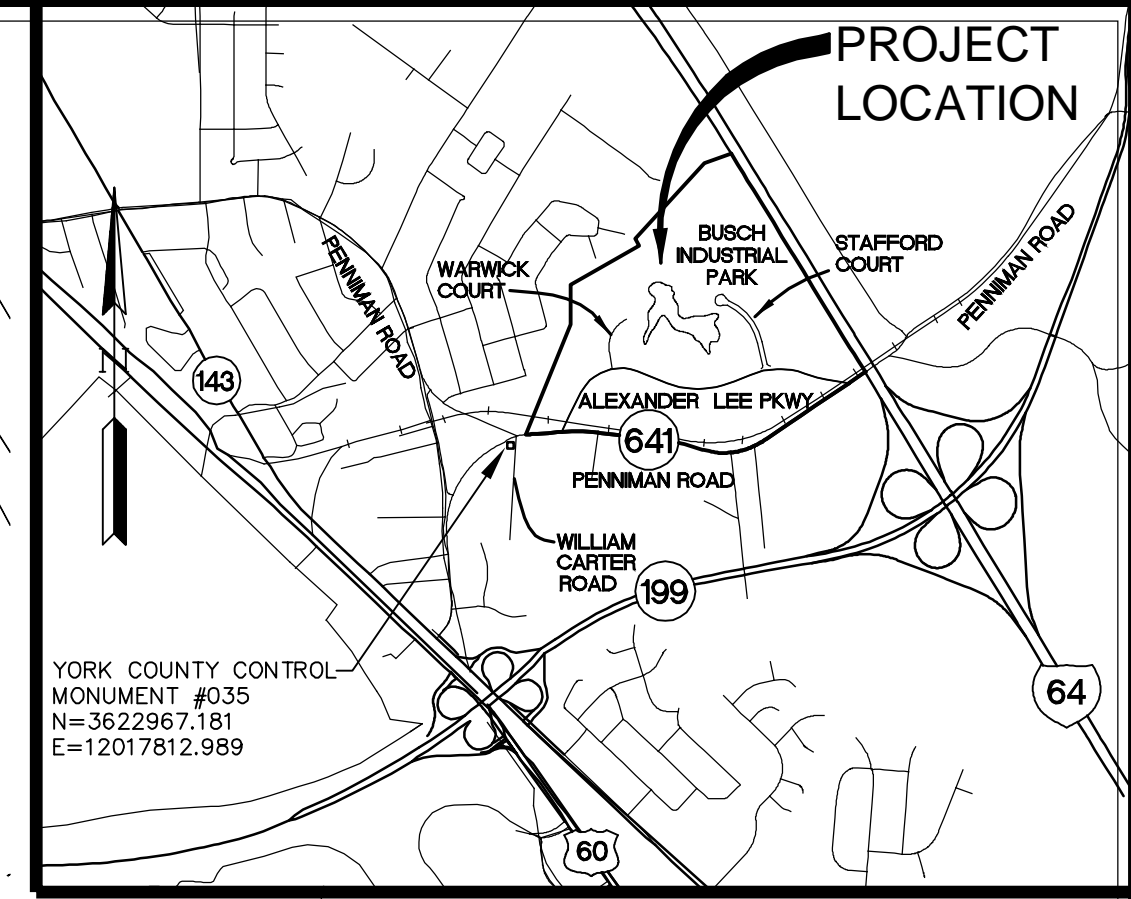

S:\Jobs\7804\02-STAFFORD CT RD&SWER\dwg\Planning\MasterPlan 2006 3-31 7804M02\7804M02-MasterPlan w-topo.MRA.dwg, 4/30/2008 1:52:04 PM, michael.anaya

VICINITY MAP  
(APPROX. SCALE 1"=2000')

No.	DATE	REVISION / COMMENT / NOTE
3	3/23/07	REVISED TO SHOW EX. LOTS AND SITE PLANS
2	3/08/06	REVISED TO SHOW EX. LOTS AND SITE PLANS
1	9/15/03	REVISED TO SHOW EX. LOTS AND SITE PLANS

5248 Olde Towne Road, Suite 1  
Williamsburg, Virginia 23188  
(757) 253-0040  
Fax (757) 220-8994

**OVERALL PLAN**  
**BUSCH INDUSTRIAL PARK**  
OWNER/DEVELOPER: BUSCH PROPERTIES, INC.  
YORK COUNTY, VIRGINIA

Designed GAM	Drawn RDS
Scale 1"=200'	Date 9-16-03
Project No. 7804-00	
Drawing No. <b>10F1</b>	